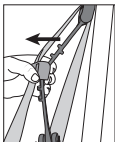

OW to WOW[®]

Reduces Neck Rub

Introducing

T/RAIL  TM

Seat Belt Height
Adjuster

OW to WOW®

With T/Rail, say goodbye to seat belt neck rub. A breakthrough in comfort, the T/Rail is not only a seat belt height adjuster but also a shock absorber for your shoulder. Be safe and be comfortable with IMMI's T/Rail.

© 2016 IMMI
All rights reserved.
PN927161_Rev 02_5099P

HOW TO USE

STEP 1

Stretch T/Rail toward the front of the vehicle.

STEP 2

Continue to stretch T/Rail; slide adjuster up or down, rocking side to side until you reach the desired height.