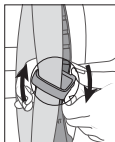

OW to WOW[®]

Reduces Neck Rub

Introducing

T/RAIL  TM

Seat Belt Height
Adjuster

OW to WOW®

With T/Rail, say goodbye to seat belt neck rub. A breakthrough in comfort, the T/Rail is not only a seat belt height adjuster but also a shock absorber for your shoulder. Be safe and be comfortable with IMMI's T/Rail.

© 2016 IMMI
All rights reserved.
PN927161_Rev 02_5099P

HOW TO USE

STEP 1

Stretch T/Rail toward the front of the vehicle.

STEP 2

Continue to stretch T/Rail; slide adjuster up or down, rocking side to side until you reach the desired height.