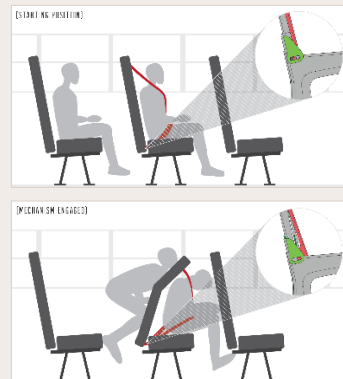

Changing seat backs is easy!

Unsurpassed Quality.

Undo four bolts. Swap backs. Tighten four bolts. Done. That's how easy it is to configure your school buses the way you want them with the SafeGuard FlexPlus. Changing from base seats to lap-shoulder belts or ICS with our FlexPlus is a breeze.

Smarter. Safer. SmartFrame Plus.®

How it Works:

Other school bus seat backs today are designed to absorb the energy of passengers behind – they are not designed to absorb the energy of passengers behind AND belted passengers ahead.

SmartFrame Plus works by increasing the seat back's ability to absorb energy when passengers are belted in the seat ahead and unbelted passengers strike the seat at the same time.

What is happening on the inside:

- The passenger loads the seat belt.
- A frame section (shown in red) is repositioned to increase the seat back stiffness.
- The frame section will remain permanently deformed after the crash leaving visual indication that the seat needs to be replaced.