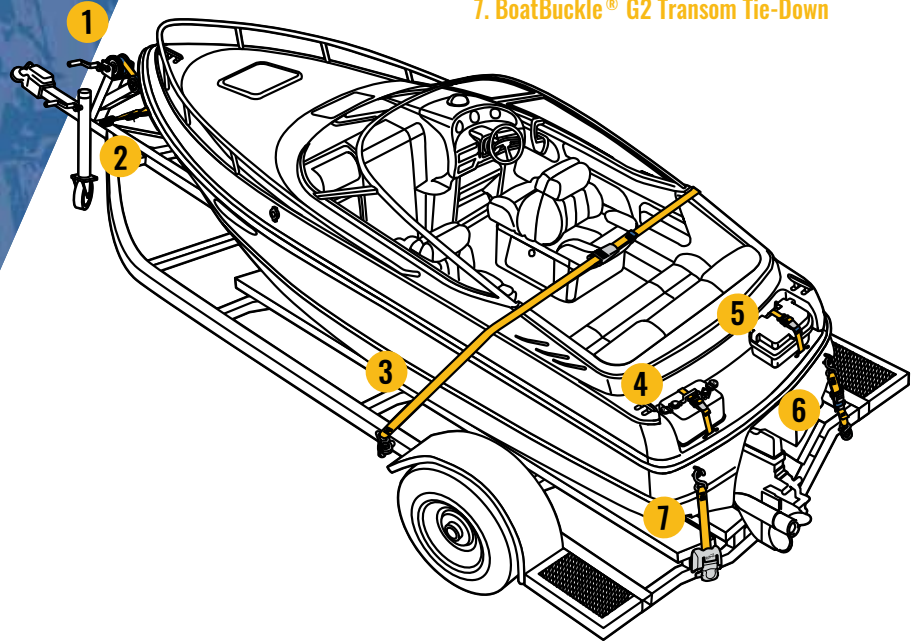

Spend more time in the water and less on the ramp. BoatBuckle offers professional fishermen and weekend boaters convenient, high quality tie-down systems. With no tangled straps to fuss with or lose, and quick easy installation, it's easy to see why BoatBuckle is the most popular marine tie-down in the industry!

BoatBuckle has a solution for all your tie-down needs.

1. Winch Strap
2. Bow Tie-Down
3. Gunwale Tie-Down
4. Gas Tank Tie-Down
5. Battery Box Tie-Down
6. Kwik-Lok® Tie-Down
7. BoatBuckle® G2 Transom Tie-Down