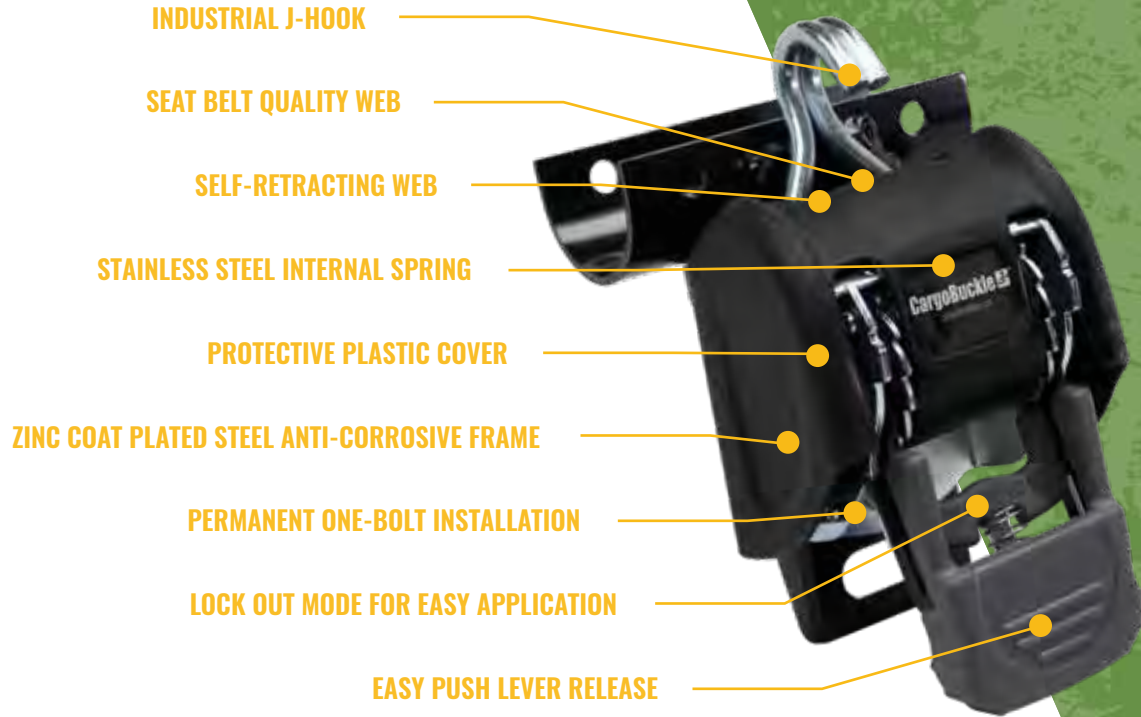

All CargoBuckles can be permanently mounted with one bolt on a trailer, toy hauler, cargo rack, lift, truck, ladder rack and in various other applications.

- Permanent one-bolt installation
- Six-foot reach, self-retracting web
- Anti-corrosive construction
- Dual safety lock security
- Seat belt quality, polyester web
- Interactive display package
- Optional adapters available to enable mobility

RETRACTABLE TIE-DOWN

COATED S-HOOK

PROTECTIVE PLASTIC COVER

SELF-RETRACTING WEB

SEAT BELT QUALITY WEB

STAINLESS STEEL INTERNAL SPRING

ZINC COAT PLATED STEEL ANTI-CORROSIVE FRAME

PERMANENT ONE-BOLT INSTALLATION

S-HOOK ADAPTER STRAP

E-TRACK ADAPTER STRAP

MOUNTING BRACKET

Part Number	F14086	F14087	F16777
Size	9.5"	7"	n/a
Break Strength / SWL	2,500 lbs. / 833 lbs. ea.	2,500 lbs. / 833 lbs. ea.	2,500 lbs. / 833 lbs. ea.
Package Style	2 per clam package	2 per clam package	2 per clam package
Case Quantity	12	12	12