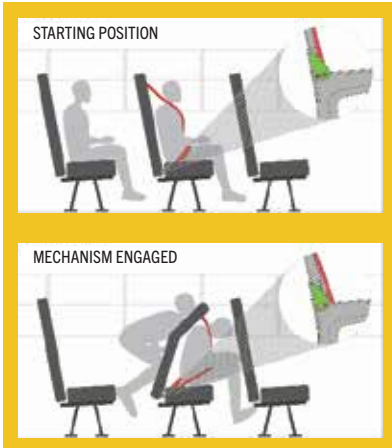

FlexPlus® Seating

Easy to Replace Lap-Shoulder Belts

Sliding Seatbelt Shoulder Height Adjusters

Comfort Webbing

SmartFrame Plus® Technology with TattleTale®

Sliding Buckles

Interchangeable Backs

SafeGuard FlexPlus seating - the best designed, easiest to maintain, and, most importantly, best performing seat available on the market.

TattleTale lets you know when SmartFrame Plus has deployed and if you need to replace your seat back.

SmartFrame Plus - How It Works

What is happening on the inside:

Other school bus seat backs today are designed to absorb the energy of passengers behind - they are not designed to absorb the energy of passengers behind AND belted passengers ahead.

SmartFrame Plus works by increasing the seat back's ability to absorb energy when passengers are belted in the seat ahead and unbelted passengers strike the seat at the same time.

- The passenger loads the seat belt.
- A frame section (shown in red) is repositioned to increase the seat back stiffness.
- The frame sections will remain permanently deformed after the crash leaving visual indication that the seat needs to be replaced.

Versatility is important for today's school bus seating. SafeGuard gives you options without sacrificing capacity.

Width	30"	36"	39"
3-pt Belts	2	2	3
Mount	Wall	Wall	Wall

Testing

SafeGuard tests all of its school bus seating at The Center for Advanced Product Evaluation (CAPE®) - the only crash test facility of its kind in the world.