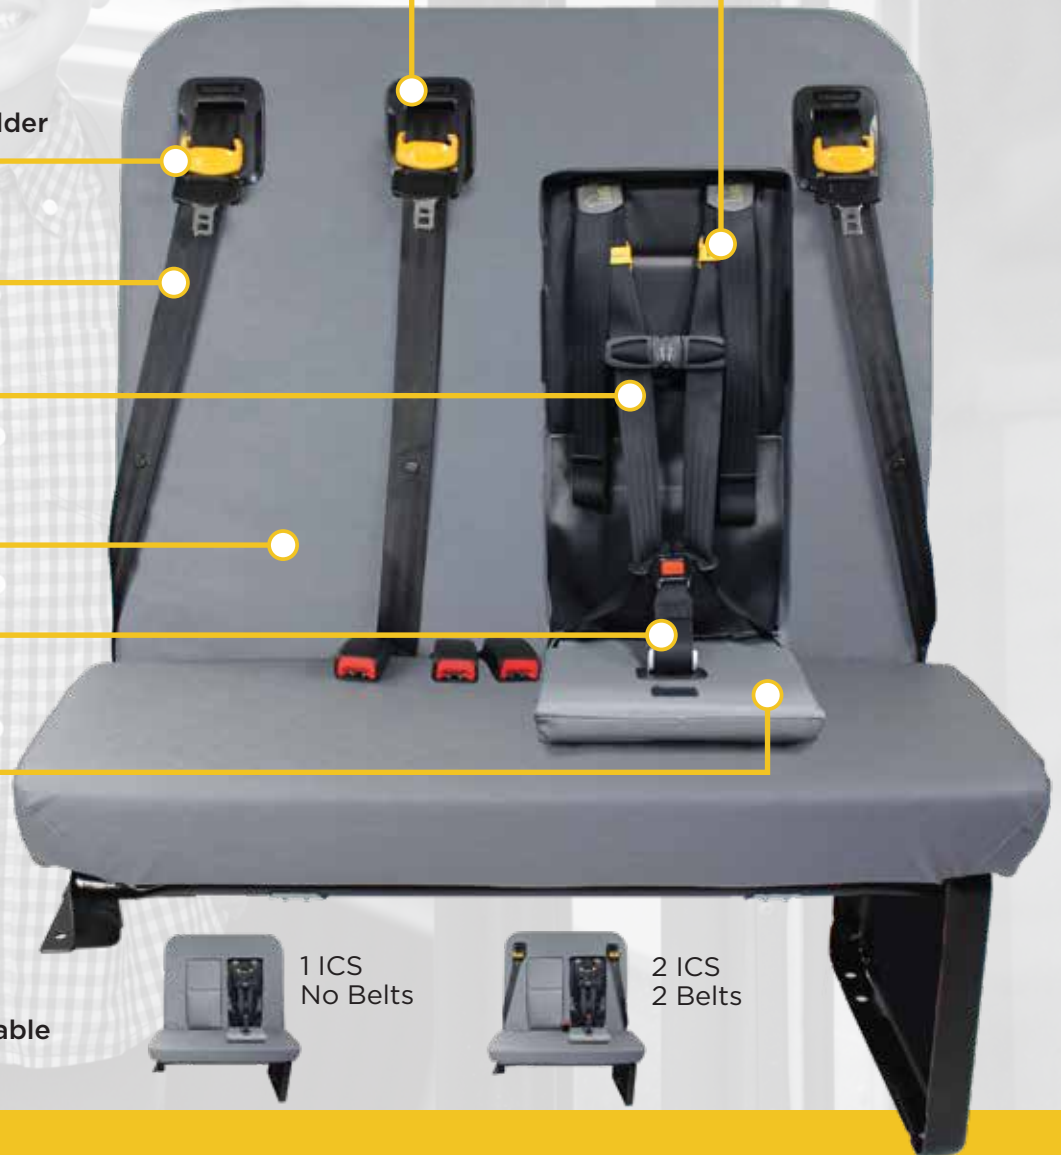

Exclusively for

SafeGuard

Integrated Child Seat (ICS)

Easy to Replace Lap-Shoulder Belts

Sliding Shoulder Height Adjusters

Sliding Seatbelt Shoulder Height Adjusters

Comfort Webbing

5-Point Harness for Children 22 - 85 lbs

SmartFrame Plus® Technology with TattleTale®

Designed to Avoid Touch-Related Issues

Booster Seat Pad with Replaceable Cushion

Also Available

1 ICS
No Belts

2 ICS
2 Belts

SafeGuard Integrated Child Seat - Best in Class

No more lugging child seats across the bus yard every day. SafeGuard's versatile Integrated Child Seat eliminates the need for add-on restraints or child seats for younger children. Available for school buses, the SafeGuard ICS® offers the security of a built-in child restraint system with a five-point harness for children 22 to 85 lbs.

Width	30"	36"	39"
3-pt Belts	2	2	3
ICS	1	2	1
Mount	Wall	Wall	Wall

SafeGuard S3C ICS

The SafeGuard S3C are designed for flexibility and convenience. Available in a wide variety widths, the S3C can accommodate up to three passengers and can be configured for wall, floor or track mounting.