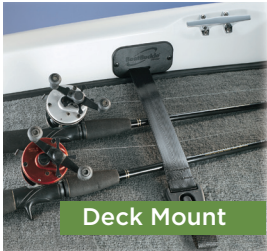

Premier Marine Tie-Down Solution

Rod Hold-Down has a coated strap that grips the rods and resists hook penetration

Self-Retracting Strap extends 24" and securely locks into position on the deck

Buckle Bottom allows the RodBuckle strap to lock firmly in place

Designed by fishermen for fishermen.

RodBuckle Retractable Rod Hold-Down System by IMMI® is the most attractive and functional rod hold-down on the market for deck style fishing boats. The self-retracting polyester strap extends a full 24 inches and securely locks into position on the deck. The PVC extrusion coated strap grips the rods and resists hook penetration. When not in use, it neatly retracts out of the way. Easy installation with mounting template included.

RodBuckle Gunwale/Deck Mount

Specs

Packaged single Item (F14200)	Clam Kit
Length up to 24"	Case Quantity: 12

RodBuckle Housing Adapter

Allows you to mount your RodBuckle directly to the deck without cutting into the gunwale.

Specs

Packaged single item (F14201)	Clam Kit
	Case Quantity: 12

RodBuckle Concealed Mounting Kit

Mounts the retractor inside the gunwale.

Specs

Packaged single item (F14202)	Clam Kit
	Case Quantity: 12

Deck Mount