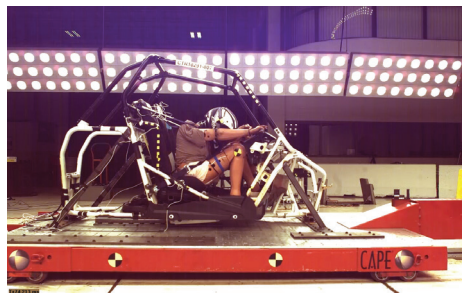

Sled test

info@imminet.com

18881 IMMI Way
Westfield, IN 46074
317.896.9531
imminet.com

IMMI reminds you to
always buckle up.

IMMI
imminet.com