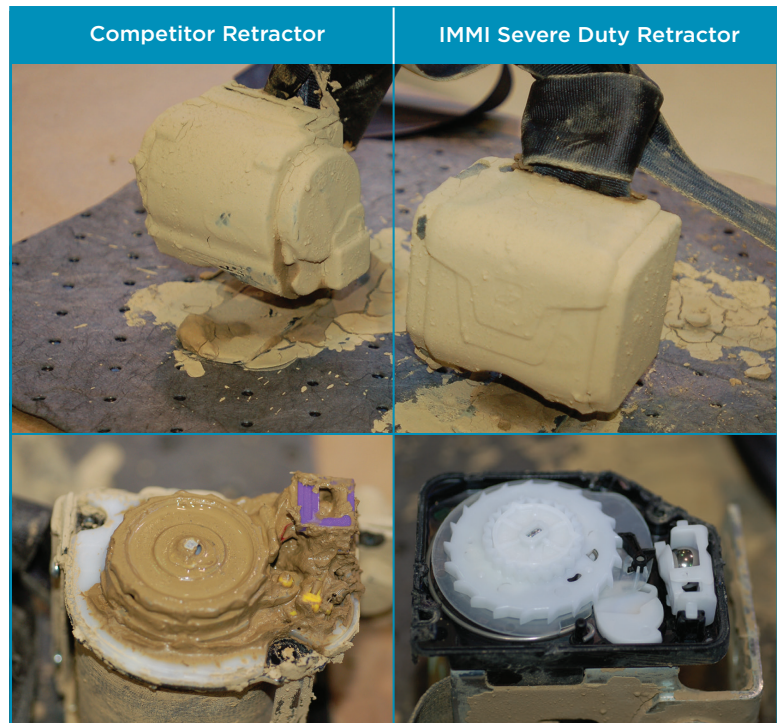

Severe Duty Retractor

There's nothing like it. Not even close.

In a side-by-side comparison with competitor retractors, the **IMMI Severe Duty Retractor** locks out mud, dirt, and water. Not only does it hold up against physical elements, it withstands exposure to intense heat and cold.

- 100% North America manufactured and sourced
- FMVSS 302, SAE J386, SAE J2292, and ISO 6683 compliant
- Weight: 832 g
- Robust dimensions: 105 mm x 100 mm x 72 mm

When you see on the outside, you can trust IMMI is on the inside.

Side by side comparison of IMMI's Severe Duty Retractor and a competitor's retractor after mud immersion.

Testing

When it comes to enhancing the protection of off-road and UTV riders, no test house goes the distance like CAPE. We drive safety.

Until CAPE®, the Center for Advanced Product Evaluation, stepped in, very little crash testing had been done for the UTV market. They set out to change that and have succeeded. CAPE has crashed, smashed, and rolled a number of UTVs to test everything from vehicle integrity to harness and seat belt safety. Whether you use a UTV to play hard or work hard, CAPE is working to make them safer.